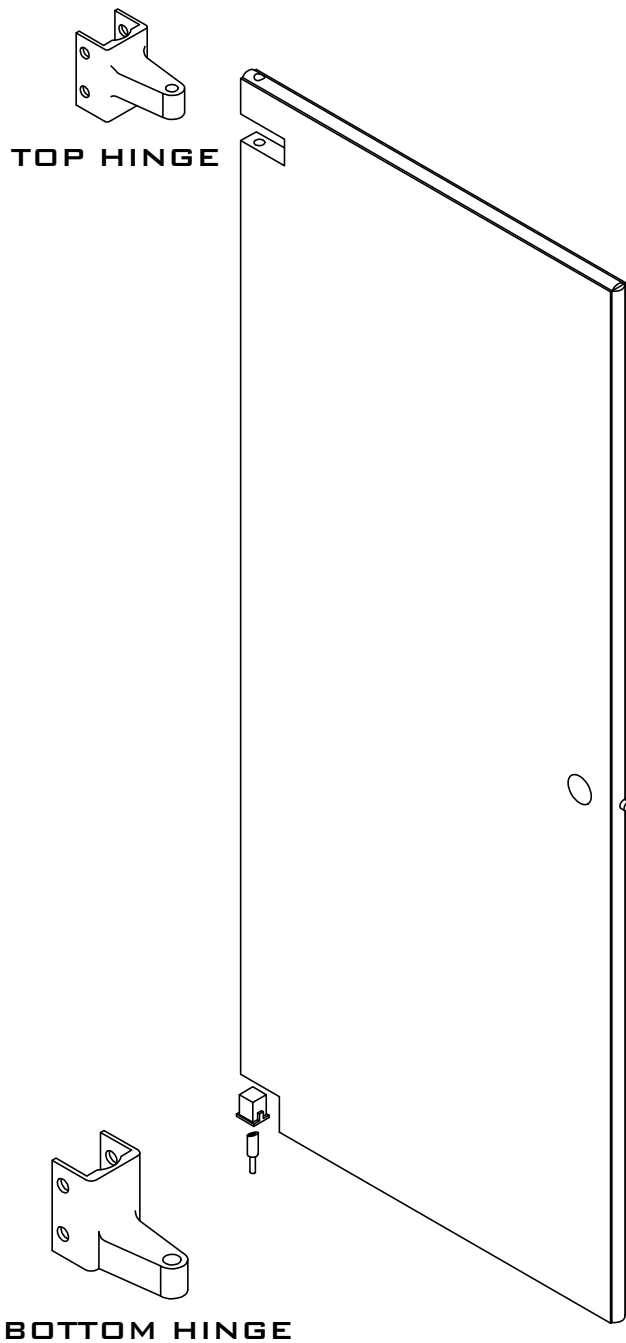

POWDER COATED STEEL
GRAVITY DOOR DETAIL
2.16

COMBINATION
COAT HOOK / DOOR STOP

ESCUTCHEON PLATE

STANDARD
HANDLE

ADA PADDLE
HANDLE

REV 12/13