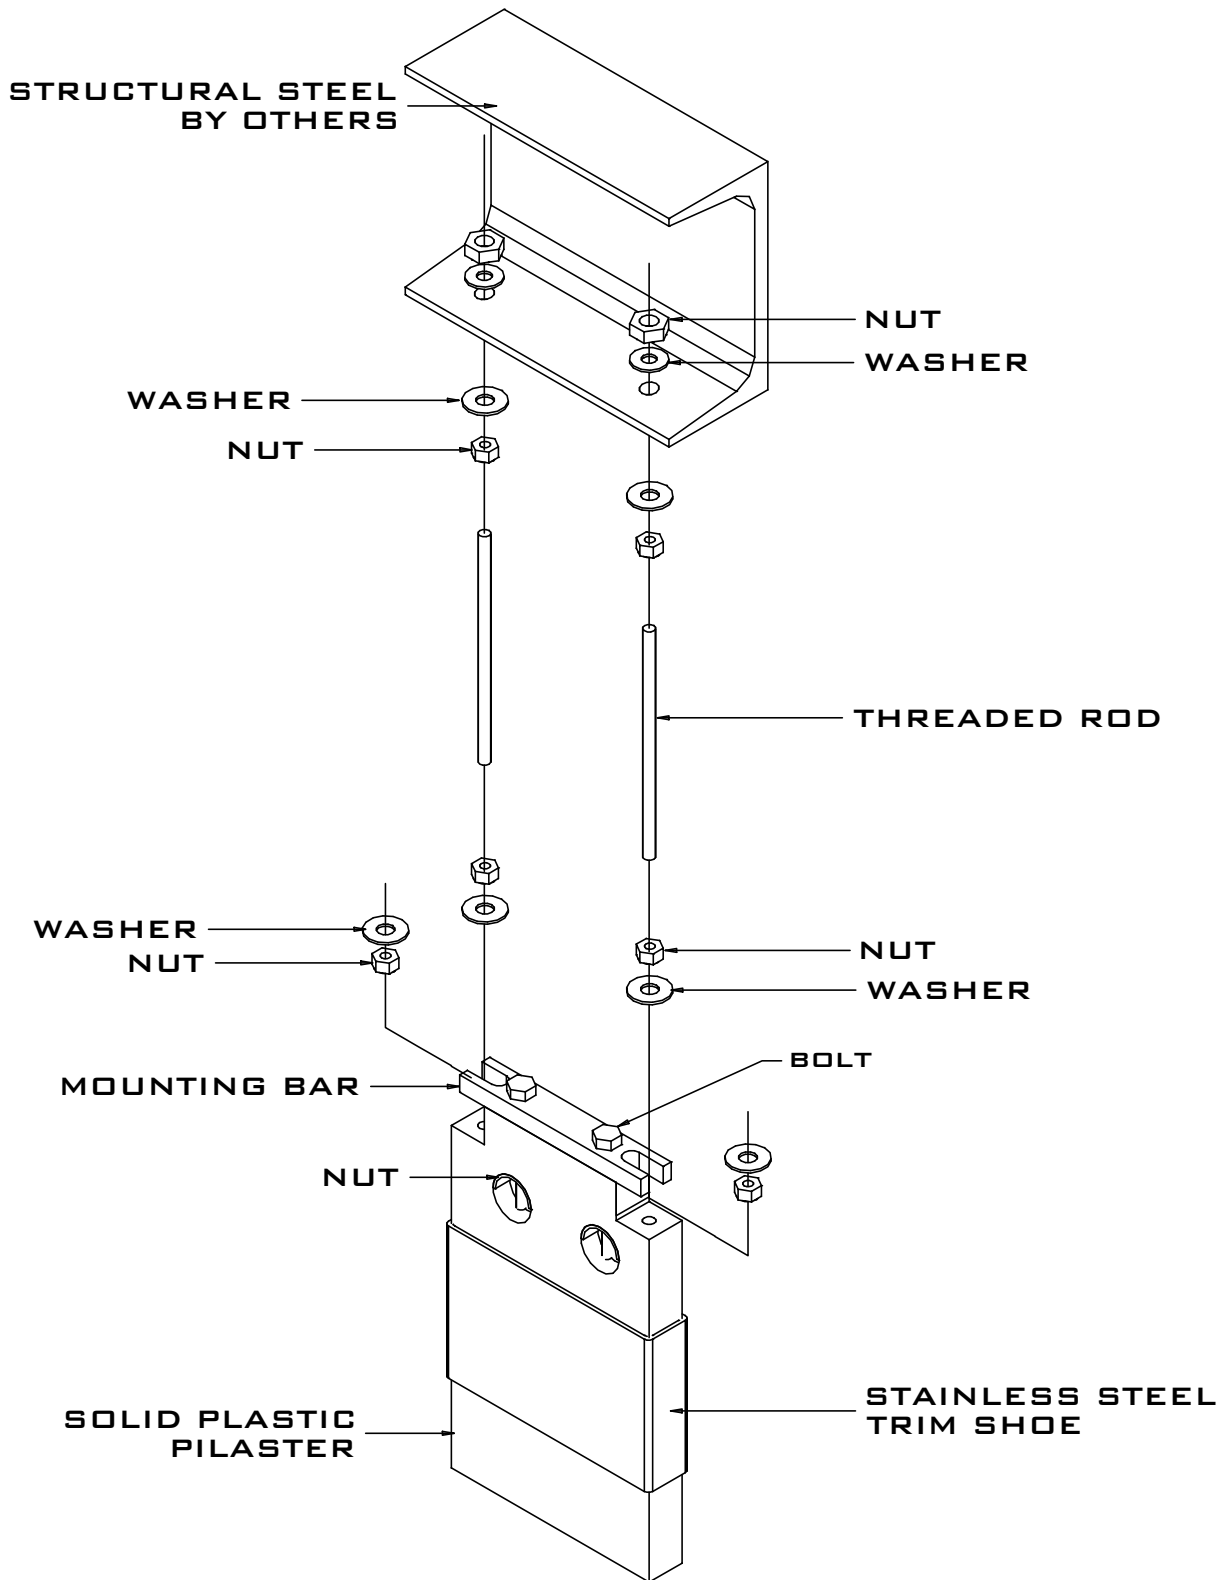

SOLID PLASTIC
CEILING HUNG
PILASTER MOUNTING DETAIL
4.11

REV 12/13