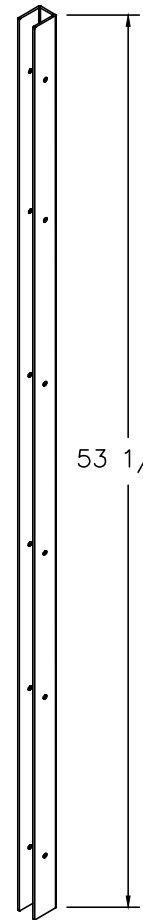

ALUMINUM STIRRUP BRACKETS

SOLID PLASTIC
MOUNTING HARDWARE
4.12

WALL
BRACKET

F
BRACKET

U
BRACKET

CONTINUOUS ALUMINUM BRACKETS

URINAL
SCREEN

WALL
BRACKET

F
BRACKET

U
BRACKET

REV 12/13