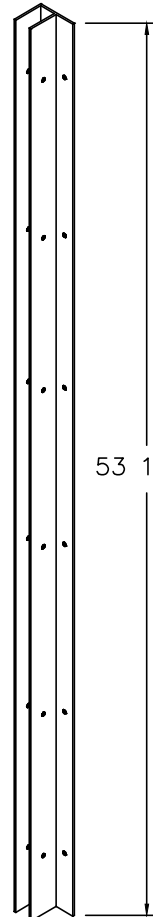

ALUMINUM STIRRUP BRACKETS

SOLID PLASTIC
MOUNTING HARDWARE
4.12

WALL
BRACKET

F
BRACKET

U
BRACKET

CONTINUOUS ALUMINUM BRACKETS

URINAL
SCREEN

WALL
BRACKET

F
BRACKET

U
BRACKET

REV 12/13