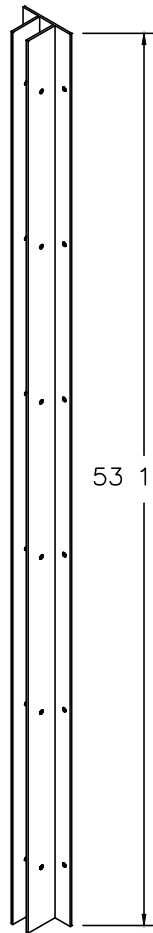

ALUMINUM STIRRUP BRACKETS

SOLID PLASTIC
MOUNTING HARDWARE
4.12

WALL
BRACKET

F
BRACKET

U
BRACKET

CONTINUOUS ALUMINUM BRACKETS

URINAL
SCREEN

WALL
BRACKET

F
BRACKET

U
BRACKET

REV 12/13