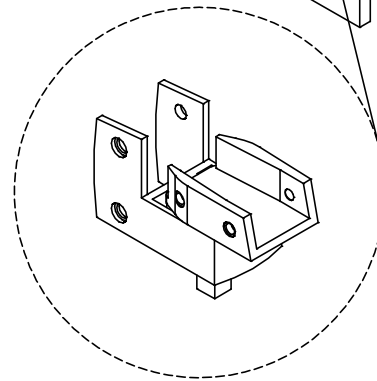

SOLID PLASTIC
COMPARTMENT DOOR DETAIL
4.13

8" WRAP AROUND HINGE

VAULT HINGE

REV 12/13