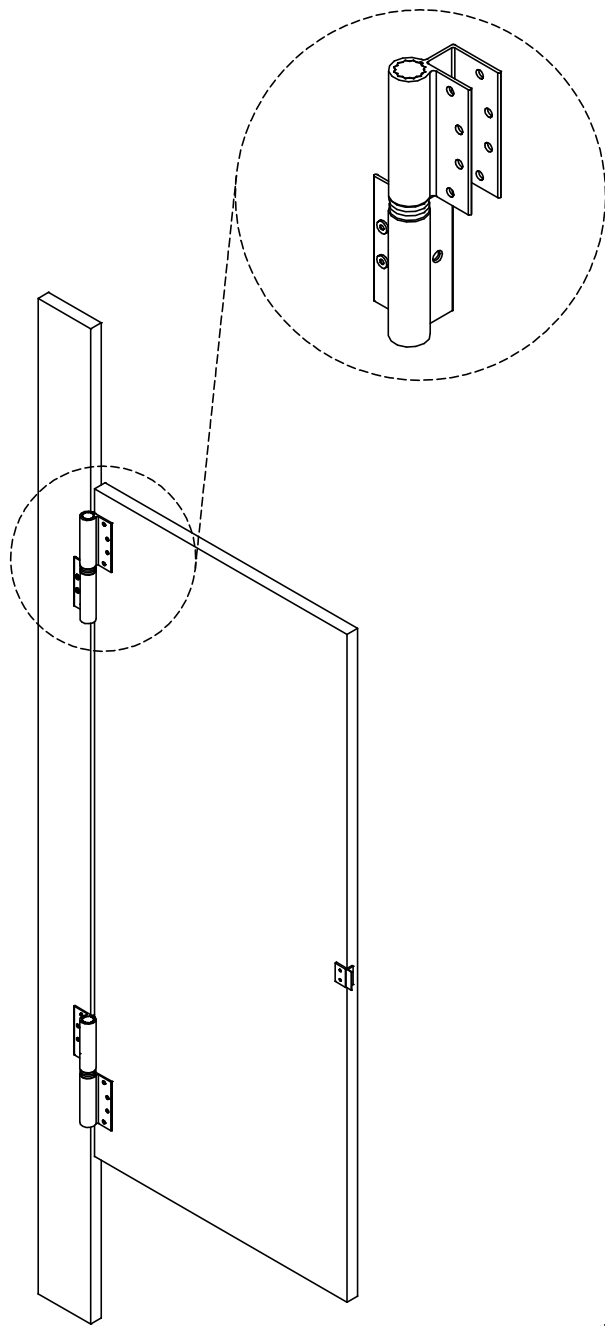

SOLID PLASTIC
COMPARTMENT DOOR DETAIL
4.13

8" WRAP AROUND HINGE

VAULT HINGE

REV 12/13