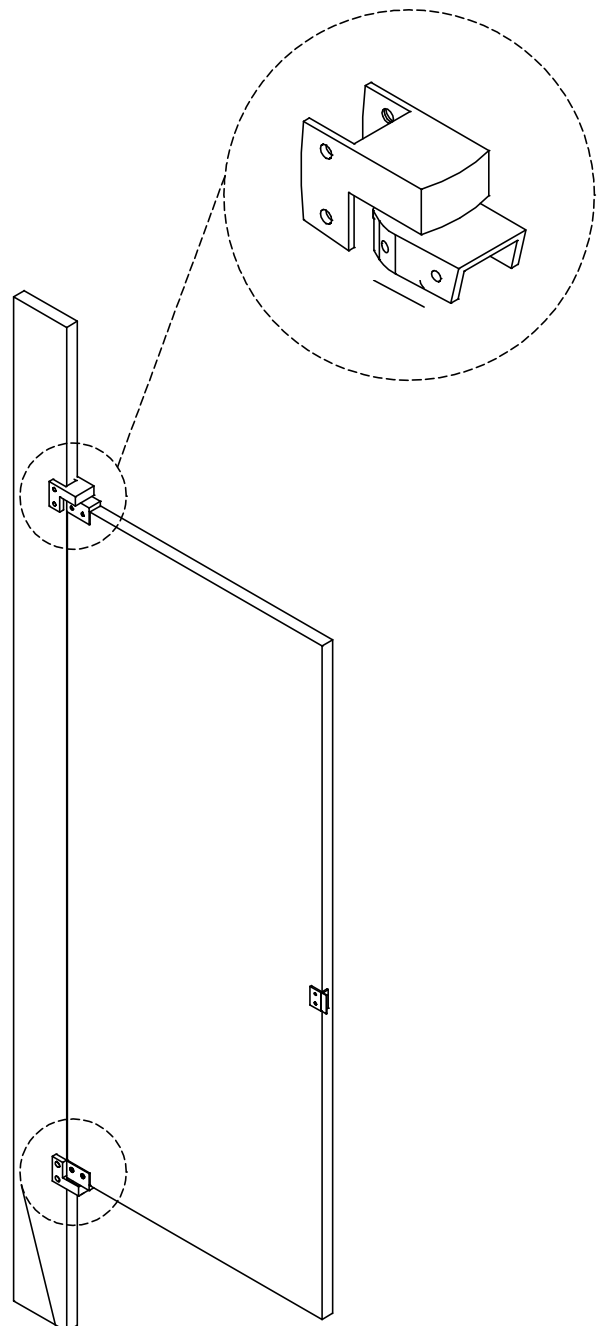

SOLID PLASTIC
COMPARTMENT DOOR DETAIL
4.13

8" WRAP AROUND HINGE

VAULT HINGE

REV 12/13