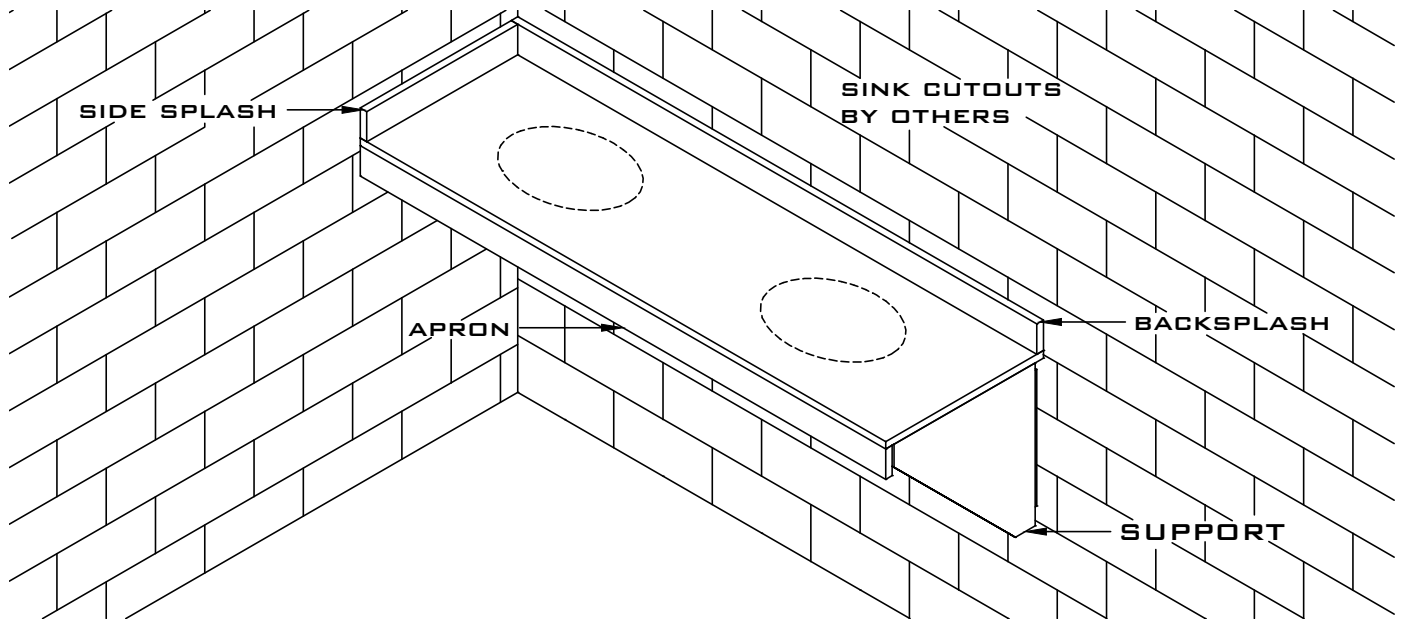

DETAILS

SOLID PLASTIC VANITIES 4.18

VANITY TOP

BACK SPLASH

SIDE SPLASH FOR 18" VANITY TOP

SIDE SPLASH FOR 24" VANITY TOP

APRON

VANITY TOP, BACK SPLASH, SIDE SPLASH AND APRON ARE ALL 1" THICK HDPE WITH 1/4" RADIUS ON ONE EDGE

REV 12/13

SOLID PLASTIC VANITIES NOT TO SCALE