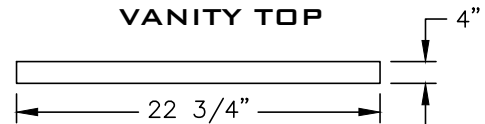

DETAILS

SOLID PLASTIC VANITIES 4.18

VANITY TOP

BACK SPLASH

SIDE SPLASH FOR 18" VANITY TOP

SIDE SPLASH FOR 24" VANITY TOP

APRON

VANITY TOP, BACK SPLASH, SIDE SPLASH AND APRON ARE ALL 1" THICK HDPE WITH 1/4" RADIUS ON ONE EDGE

REV 12/13

SOLID PLASTIC VANITIES NOT TO SCALE