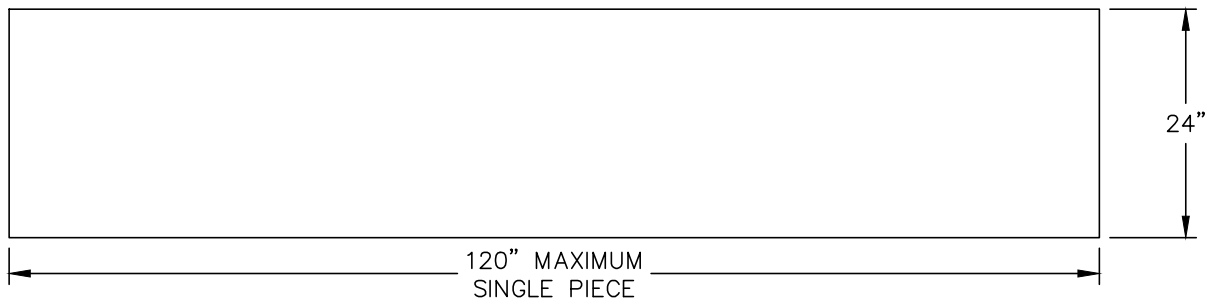

DETAILS

SOLID PLASTIC VANITIES 4.18

VANITY TOP

BACK SPLASH

SIDE SPLASH FOR 18" VANITY TOP

SIDE SPLASH FOR 24" VANITY TOP

APRON

VANITY TOP, BACK SPLASH, SIDE SPLASH AND APRON ARE ALL 1" THICK HDPE WITH 1/4" RADIUS ON ONE EDGE

REV 12/13

SOLID PLASTIC VANITIES NOT TO SCALE