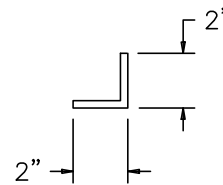

HDPE VANITY SUPPORT
24" DEEP VANITY

SUPPORTS ARE
1" THICK HDPE. INTERMEDIATE SUPPORTS SHALL BE
EVENLY SPACED AT MAXIMUM OF 36"

REV 12/13