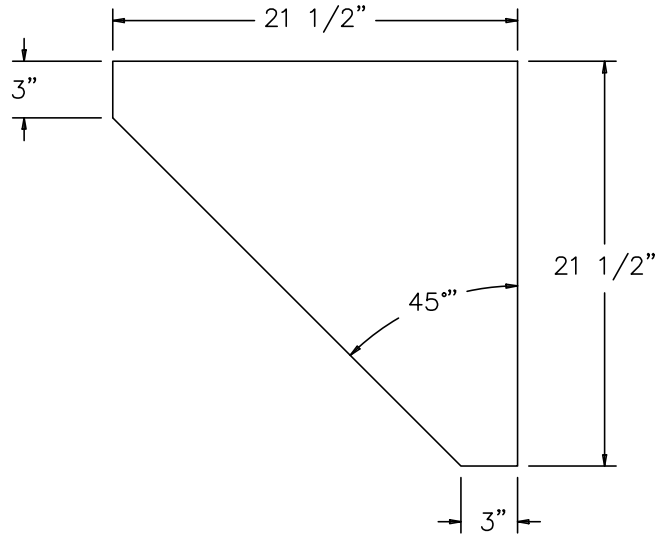

HDPE VANITY SUPPORT
24" DEEP VANITY

SUPPORTS ARE
1" THICK HDPE. INTERMEDIATE SUPPORTS SHALL BE
EVENLY SPACED AT MAXIMUM OF 36"

REV 12/13