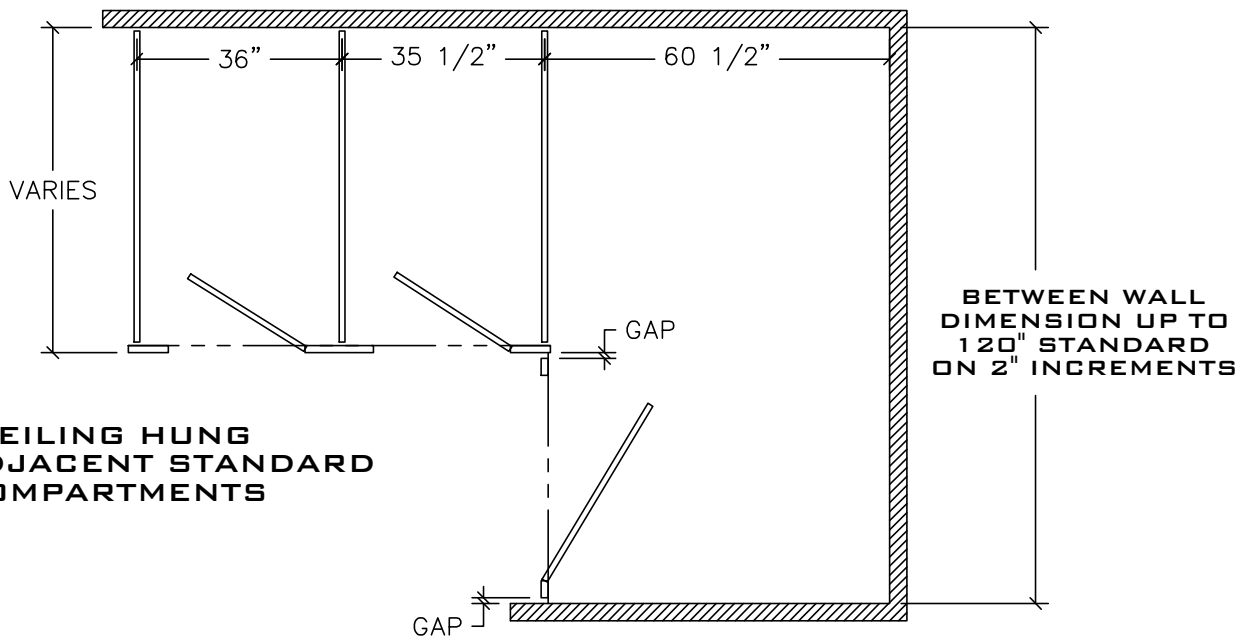

CEILING HUNG
(PILASTER SET @ 90°)

INDICATES
CROSS BRACING → - - -

CEILING HUNG
WITH ADJACENT STANDARD
COMPARTMENTS