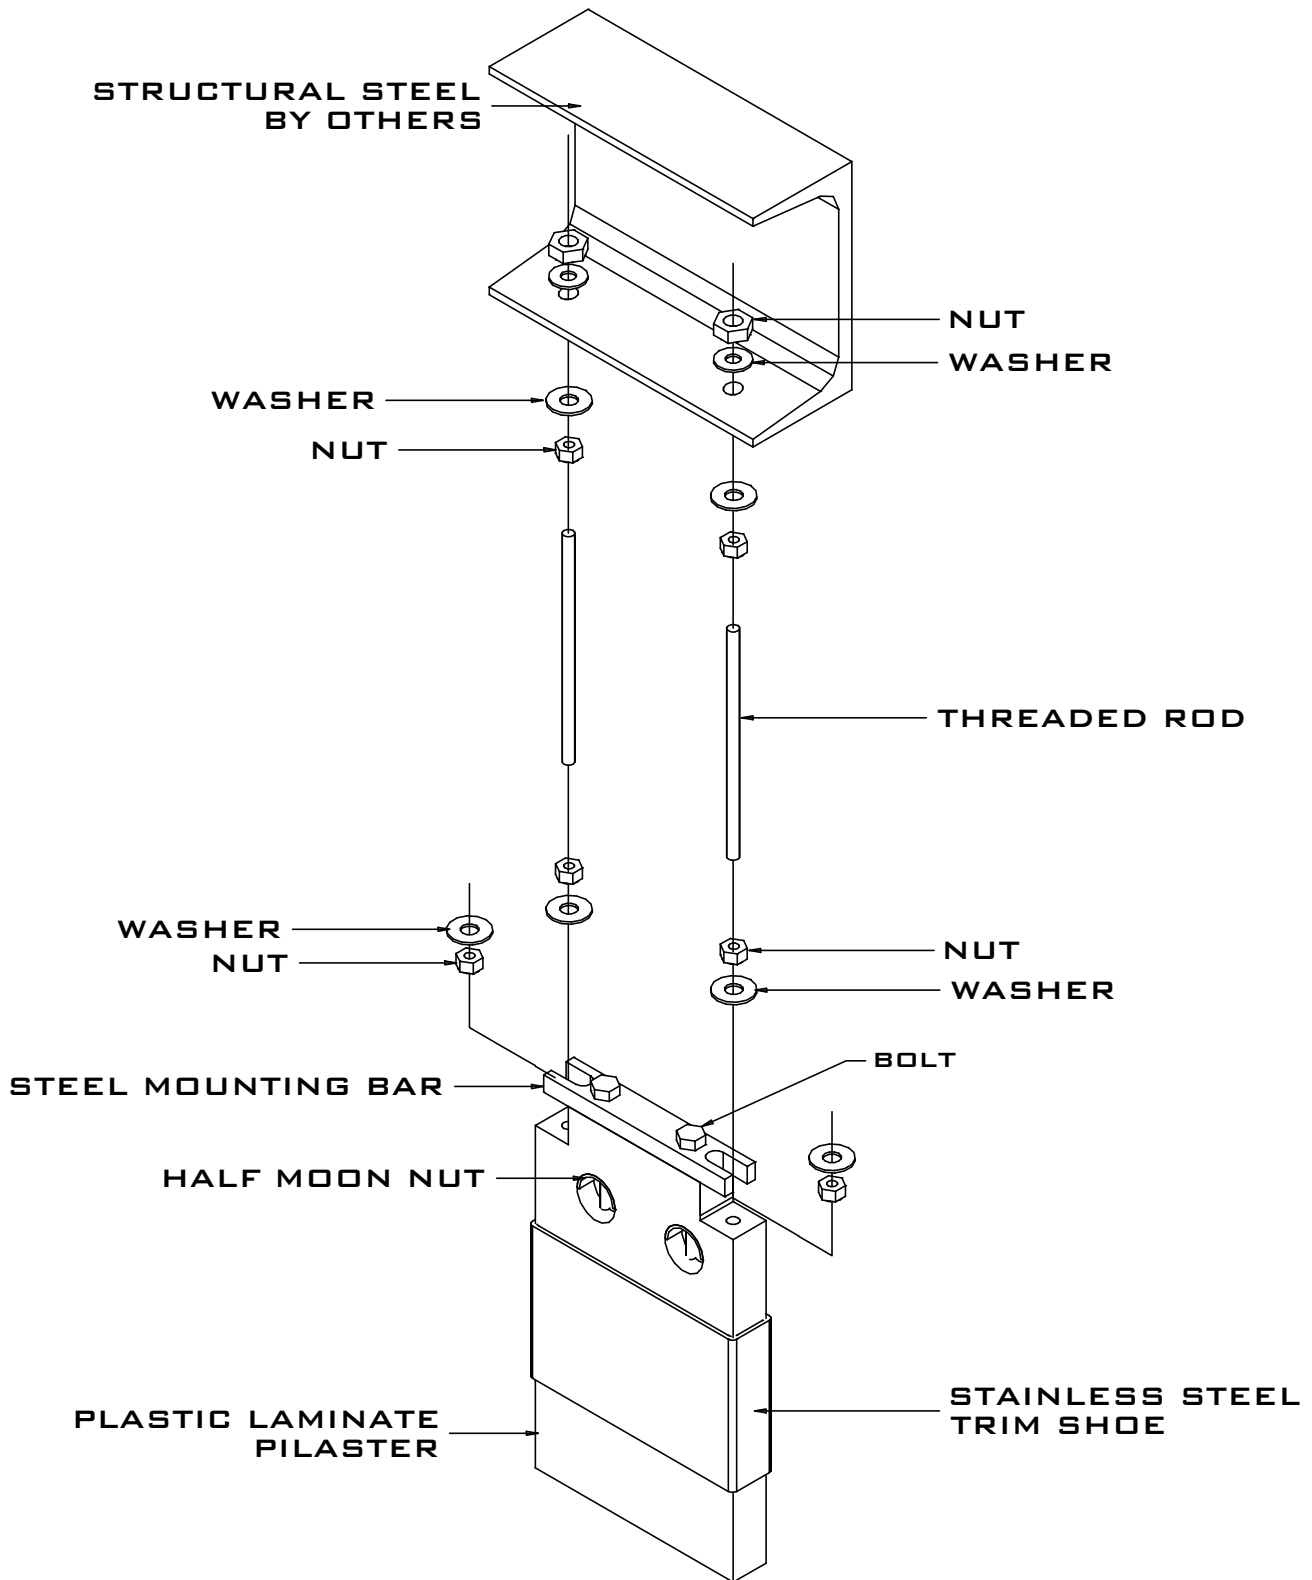

PLASTIC LAMINATE  
CEILING HUNG  
PILASTER MOUNTING DETAIL  
5.11

REV 12/13