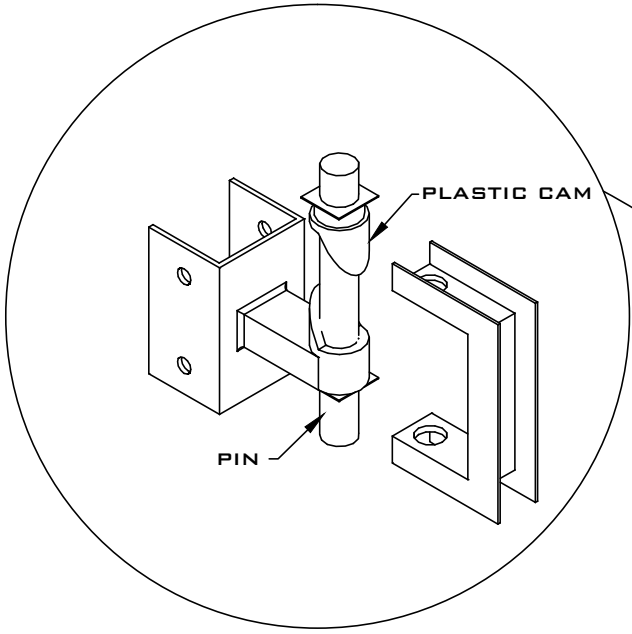

PLASTIC LAMINATE  
COMPARTMENT DOOR DETAIL  
5.16

TOP HINGE

BOTTOM HINGE

COMBINATION  
COAT HOOK / DOOR  
STOP

SLIDE LATCH  
WITH LOCK  
(INSWING)

SLIDE LATCH  
WITH LOCK  
(OUTSWING)

REV 12/13