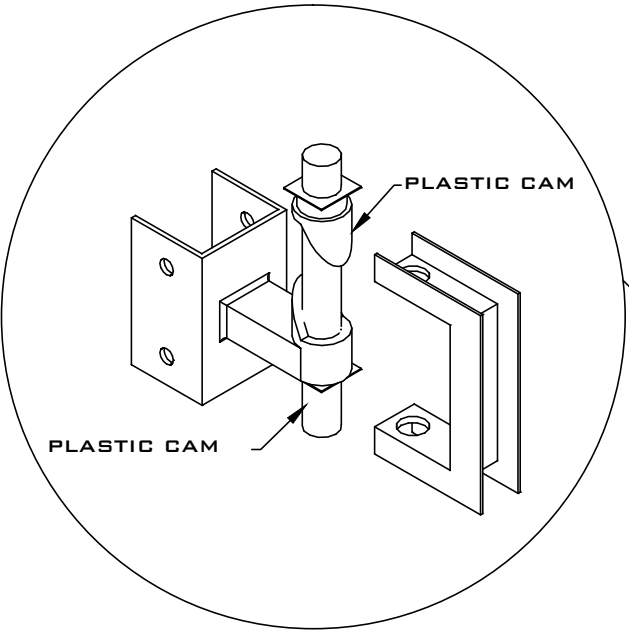

PLASTIC LAMINATE  
COMPARTMENT DOOR DETAIL  
5.16

TOP HINGE

BOTTOM HINGE

COMBINATION  
COAT HOOK / DOOR  
STOP

SLIDE LATCH  
WITH LOCK  
(INSWING)

SLIDE LATCH  
WITH LOCK  
(OUTSWING)

REV 12/13