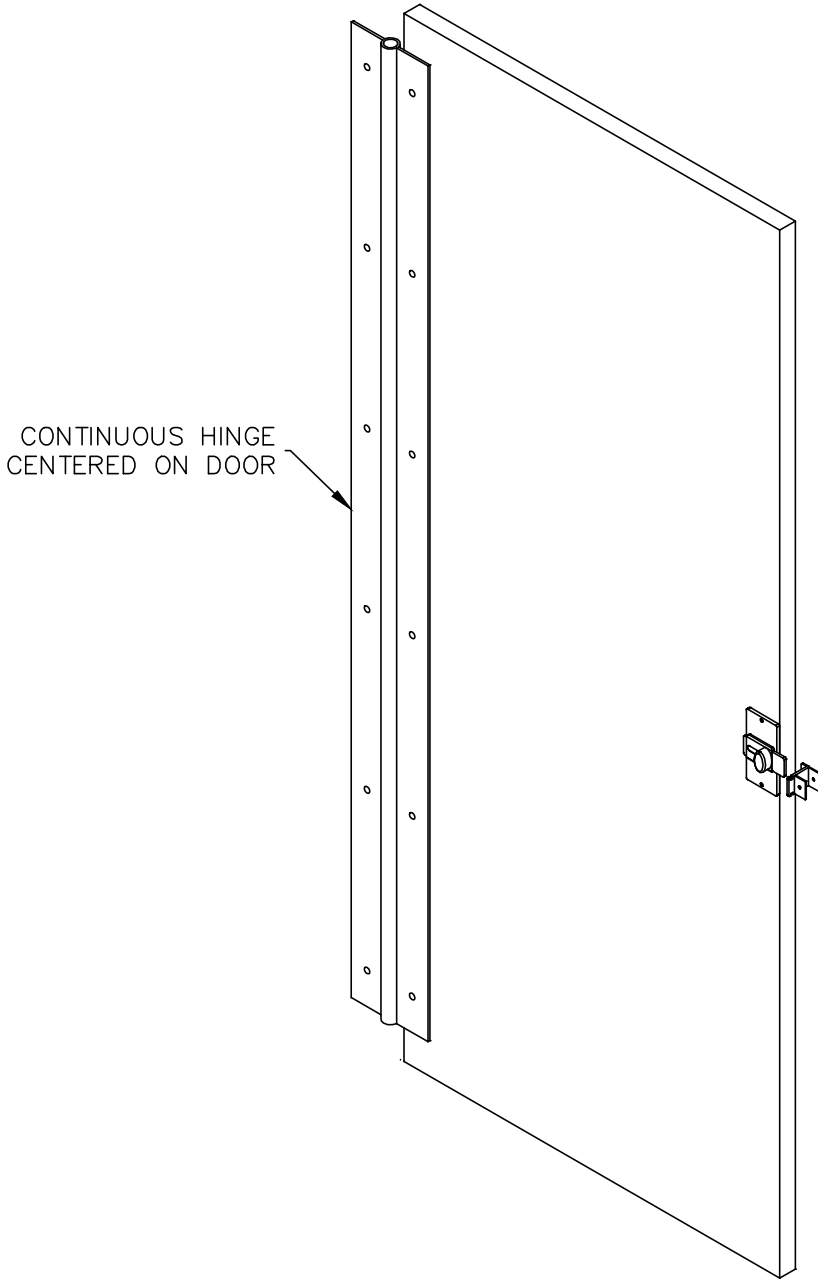

**PLASTIC LAMINATE
FULL HEIGHT HINGE
COMPARTMENT DOOR DETAIL
5.16F**

**COMBINATION
COAT HOOK / DOOR
STOP**

**SLIDE LATCH
WITH LOCK
(INSWING)**

**SLIDE LATCH
WITH LOCK
(OUTSWING)**

REV 12/13