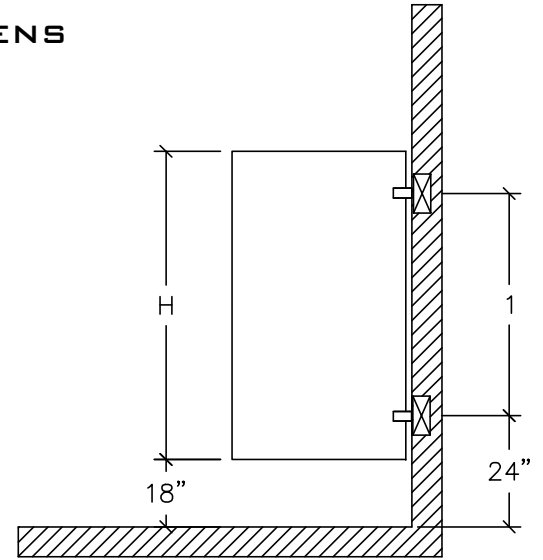

**PLASTIC LAMINATE
URINAL AND SIGHT SCREENS
5.17**

WALL HUNG URINAL SCREENS

**WALL HUNG
SCREEN**

H	1
42"	30"
48"	36"

SIDE ELEVATION

**AVAILABLE IN 4 STANDARD WIDTHS, 12", 18", 24", 30";
2 STANDARD HEIGHTS, 42" & 48";
CHROME PLATED ZAMAC, STAINLESS STEEL STIRRUP BRACKETS,
CONTINUOUS ALUMINUM OR STAINLESS STEEL BRACKETS**

FLOOR ANCHORED SCREENS

**MINIMUM 6"
FLOOR ANCHORED
PILASTER**

SIDE ELEVATION

**SIGHT SCREENS ABOVE ARE 58" HIGH BY DEPTH REQUIRED
AVAILABLE WITH CHROME PLATED ZAMAC, STAINLESS STEEL
STIRRUP BRACKETS, CONTINUOUS ALUMINUM OR
STAINLESS STEEL BRACKETS**