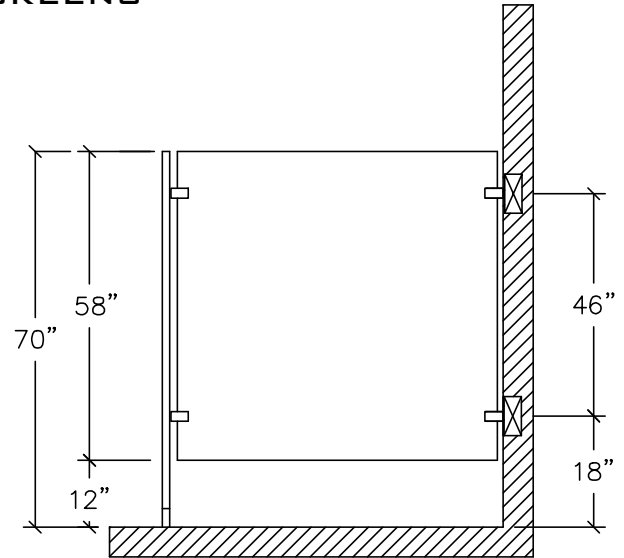

**PLASTIC LAMINATE
URINAL AND SIGHT SCREENS
5.17**

WALL HUNG URINAL SCREENS

**WALL HUNG
SCREEN**

H	1
42"	30"
48"	36"

SIDE ELEVATION

**AVAILABLE IN 4 STANDARD WIDTHS, 12", 18", 24", 30";
2 STANDARD HEIGHTS, 42" & 48";
CHROME PLATED ZAMAC, STAINLESS STEEL STIRRUP BRACKETS,
CONTINUOUS ALUMINUM OR STAINLESS STEEL BRACKETS**

FLOOR ANCHORED SCREENS

**MINIMUM 6"
FLOOR ANCHORED
PILASTER**

SIDE ELEVATION

**SIGHT SCREENS ABOVE ARE 58" HIGH BY DEPTH REQUIRED
AVAILABLE WITH CHROME PLATED ZAMAC, STAINLESS STEEL
STIRRUP BRACKETS, CONTINUOUS ALUMINUM OR
STAINLESS STEEL BRACKETS**