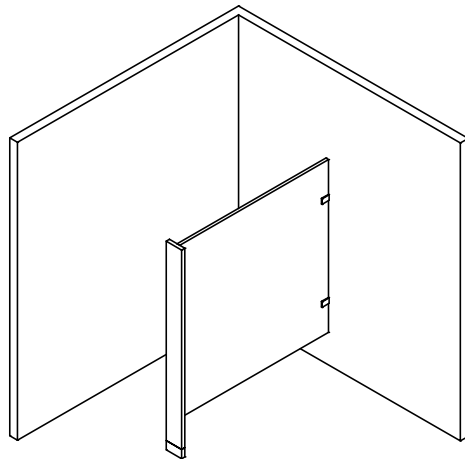

**PLASTIC LAMINATE
URINAL AND SIGHT SCREENS
5.17**

WALL HUNG URINAL SCREENS

**WALL HUNG
SCREEN**

H	1
42"	30"
48"	36"

SIDE ELEVATION

**AVAILABLE IN 4 STANDARD WIDTHS, 12", 18", 24", 30";
2 STANDARD HEIGHTS, 42" & 48";
CHROME PLATED ZAMAC, STAINLESS STEEL STIRRUP BRACKETS,
CONTINUOUS ALUMINUM OR STAINLESS STEEL BRACKETS**

FLOOR ANCHORED SCREENS

**MINIMUM 6"
FLOOR ANCHORED
PILASTER**

SIDE ELEVATION

**SIGHT SCREENS ABOVE ARE 58" HIGH BY DEPTH REQUIRED
AVAILABLE WITH CHROME PLATED ZAMAC, STAINLESS STEEL
STIRRUP BRACKETS, CONTINUOUS ALUMINUM OR
STAINLESS STEEL BRACKETS**