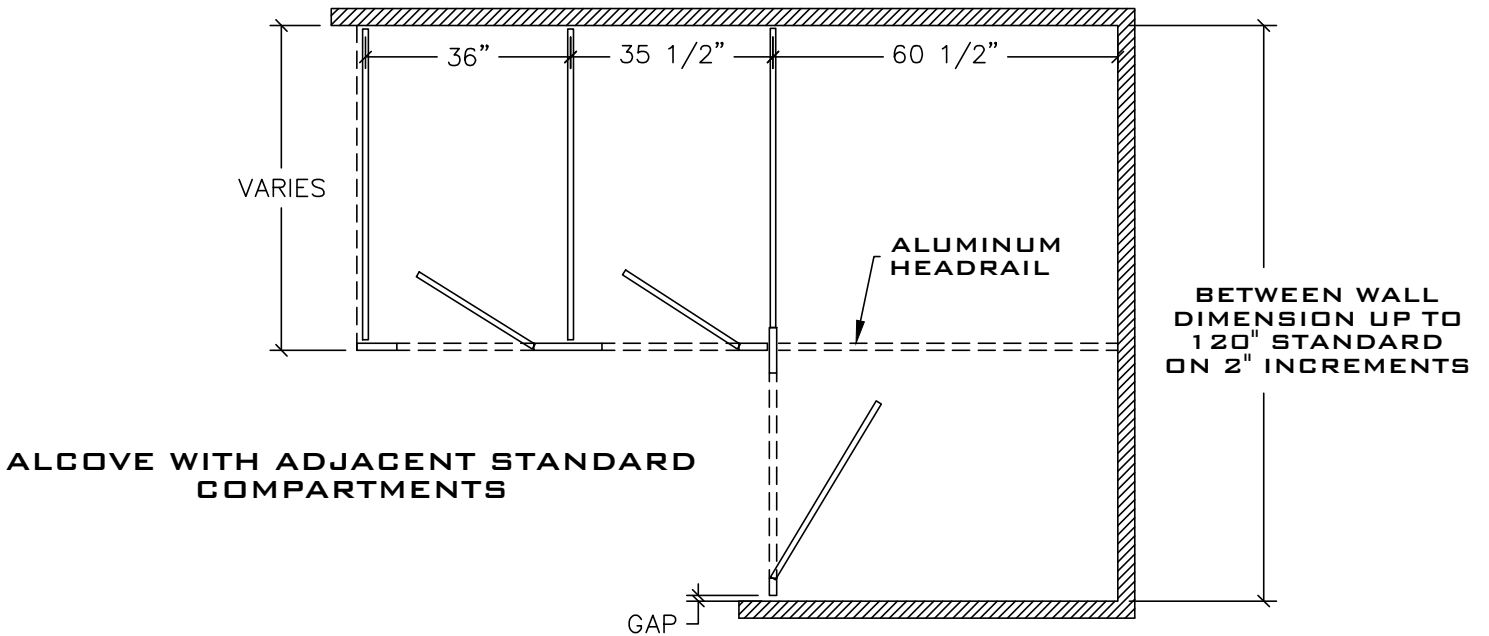

PLASTIC LAMINATE
FLOOR ANCHORED /
OVERHEAD BRACED
TYPICAL ALCOVE
LAYOUTS
5.2A

SINGLE ALCOVE

REV 12/13