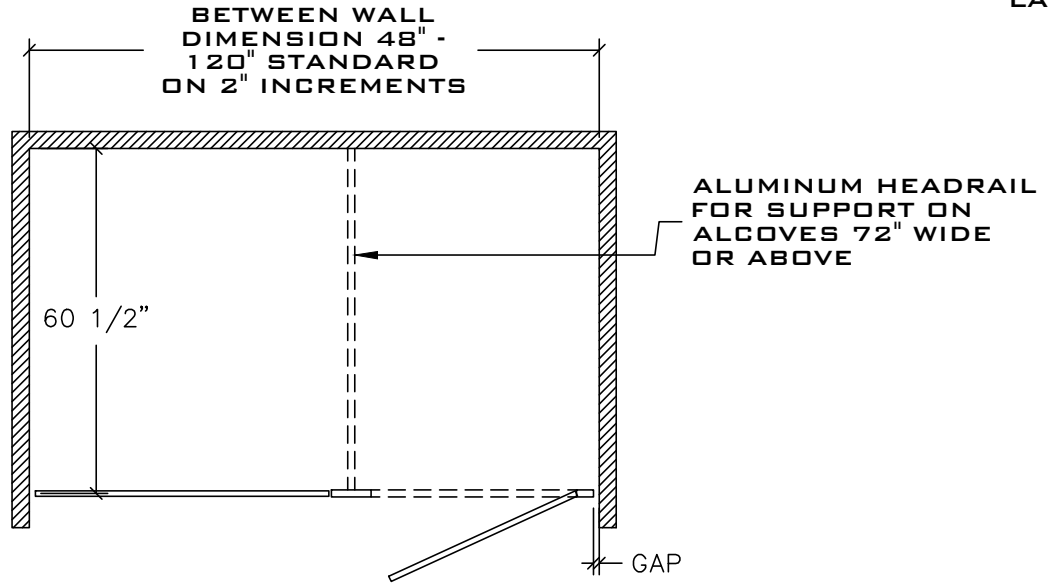

PLASTIC LAMINATE
FLOOR ANCHORED /
OVERHEAD BRACED
TYPICAL ALCOVE
LAYOUTS
5.2A

SINGLE ALCOVE

REV 12/13