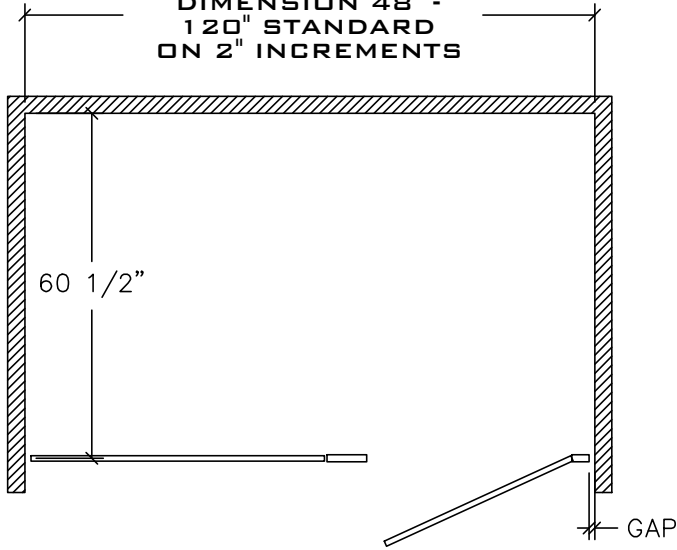

**PLASTIC LAMINATE
FLOOR-TO-CEILING, FLOOR
ANCHORED, CEILING HUNG
TYPICAL ALCOVE
LAYOUTS
5.2B**

**BETWEEN WALL
DIMENSION 48" -
120" STANDARD
ON 2" INCREMENTS**

FLOOR - TO - CEILING

**BETWEEN WALL
DIMENSION 48" -
120" STANDARD
ON 2" INCREMENTS**

**FLOOR ANCHORED OR CEILING HUNG
(PILASTER SET @ 90°)**

**ALCOVE WITH ADJACENT STANDARD
COMPARTMENTS**

REV 12/13