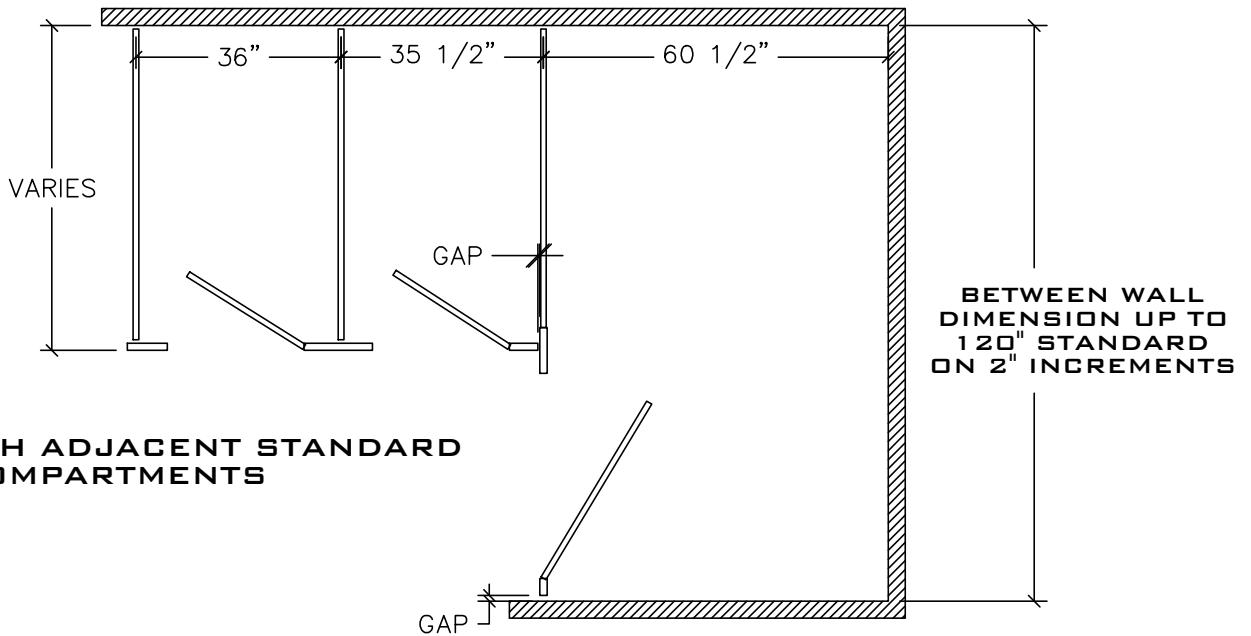

**PLASTIC LAMINATE
FLOOR-TO-CEILING, FLOOR
ANCHORED, CEILING HUNG
TYPICAL ALCOVE
LAYOUTS
5.2B**

**BETWEEN WALL
DIMENSION 48" -
120" STANDARD
ON 2" INCREMENTS**

FLOOR - TO - CEILING

**BETWEEN WALL
DIMENSION 48" -
120" STANDARD
ON 2" INCREMENTS**

**FLOOR ANCHORED OR CEILING HUNG
(PILASTER SET @ 90°)**

**ALCOVE WITH ADJACENT STANDARD
COMPARTMENTS**

REV 12/13