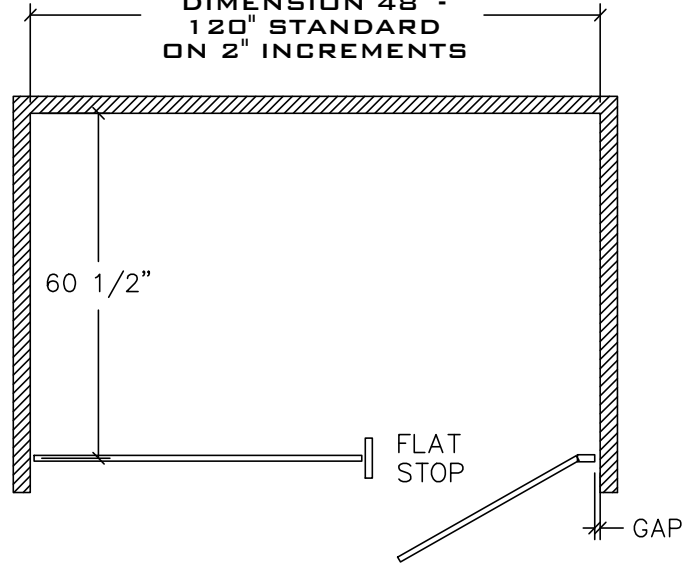

**PLASTIC LAMINATE
FLOOR-TO-CEILING, FLOOR
ANCHORED, CEILING HUNG
TYPICAL ALCOVE
LAYOUTS
5.2B**

**BETWEEN WALL
DIMENSION 48" -
120" STANDARD
ON 2" INCREMENTS**

FLOOR - TO - CEILING

**BETWEEN WALL
DIMENSION 48" -
120" STANDARD
ON 2" INCREMENTS**

**FLOOR ANCHORED OR CEILING HUNG
(PILASTER SET @ 90°)**

**ALCOVE WITH ADJACENT STANDARD
COMPARTMENTS**

REV 12/13