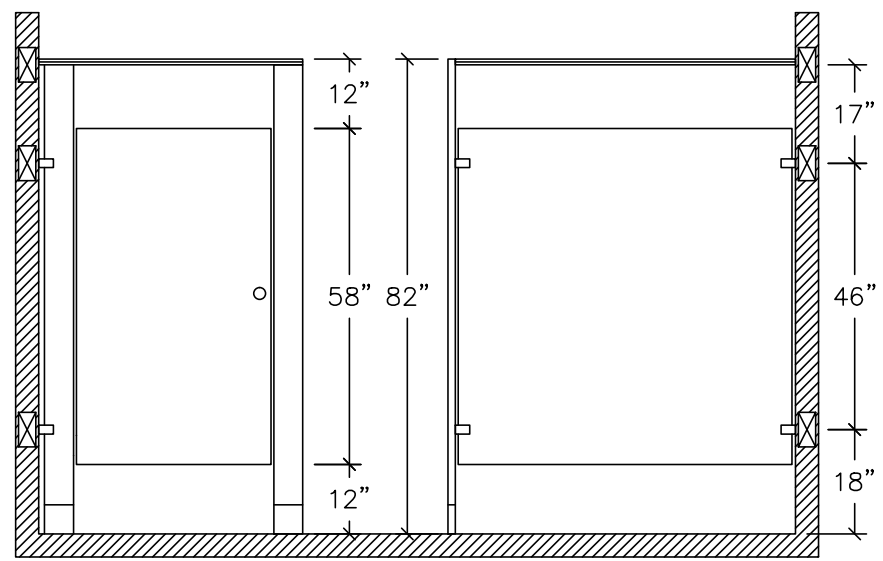

PLASTIC LAMINATE
FLOOR ANCHORED /
OVERHEAD BRACED
5.4

IC - 2
STANDARD
CONFIGURATION

ALUMINUM
HEADRAIL

FRONT & SIDE ELEVATION

⊠ BLOCKING IN WALL BY OTHERS

REV 12/13