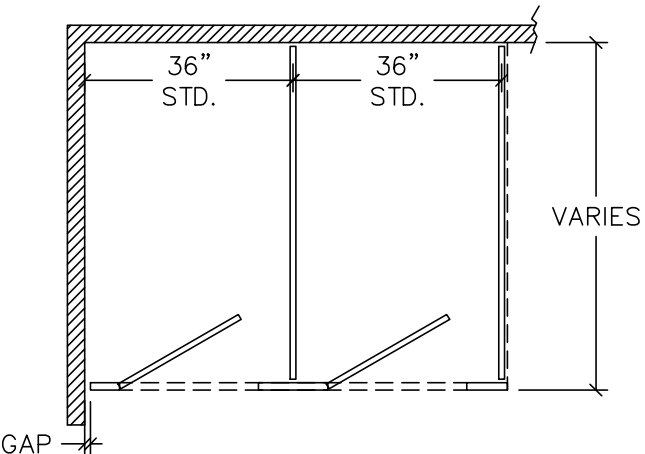

PLASTIC LAMINATE
FLOOR ANCHORED /
OVERHEAD BRACED
5.4

IC - 2
STANDARD
CONFIGURATION

ALUMINUM
HEADRAIL

FRONT & SIDE ELEVATION

⊠ BLOCKING IN WALL BY OTHERS

REV 12/13