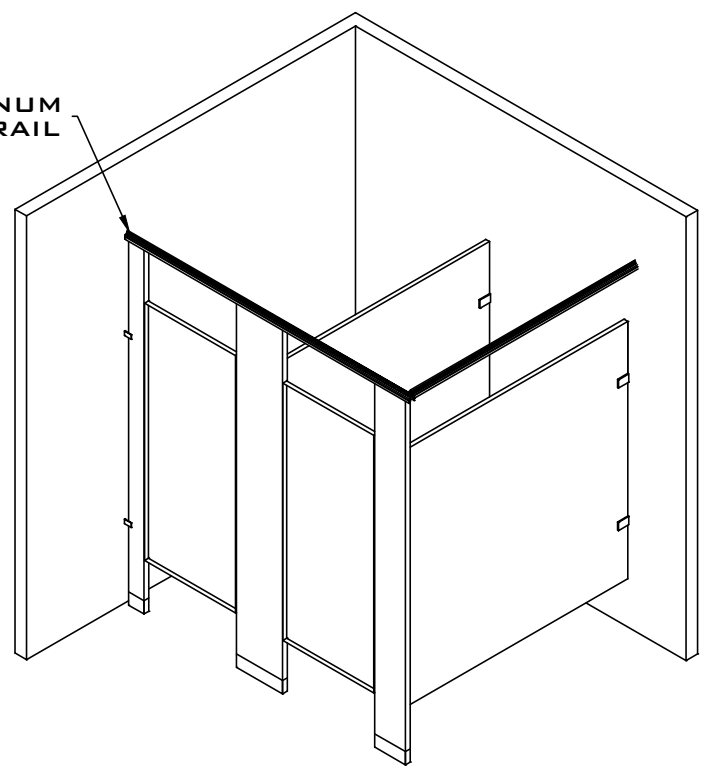

PLASTIC LAMINATE
FLOOR ANCHORED /
OVERHEAD BRACED
5.4

IC - 2
STANDARD
CONFIGURATION

ALUMINUM
HEADRAIL

FRONT & SIDE ELEVATION

⊠ BLOCKING IN WALL BY OTHERS

REV 12/13