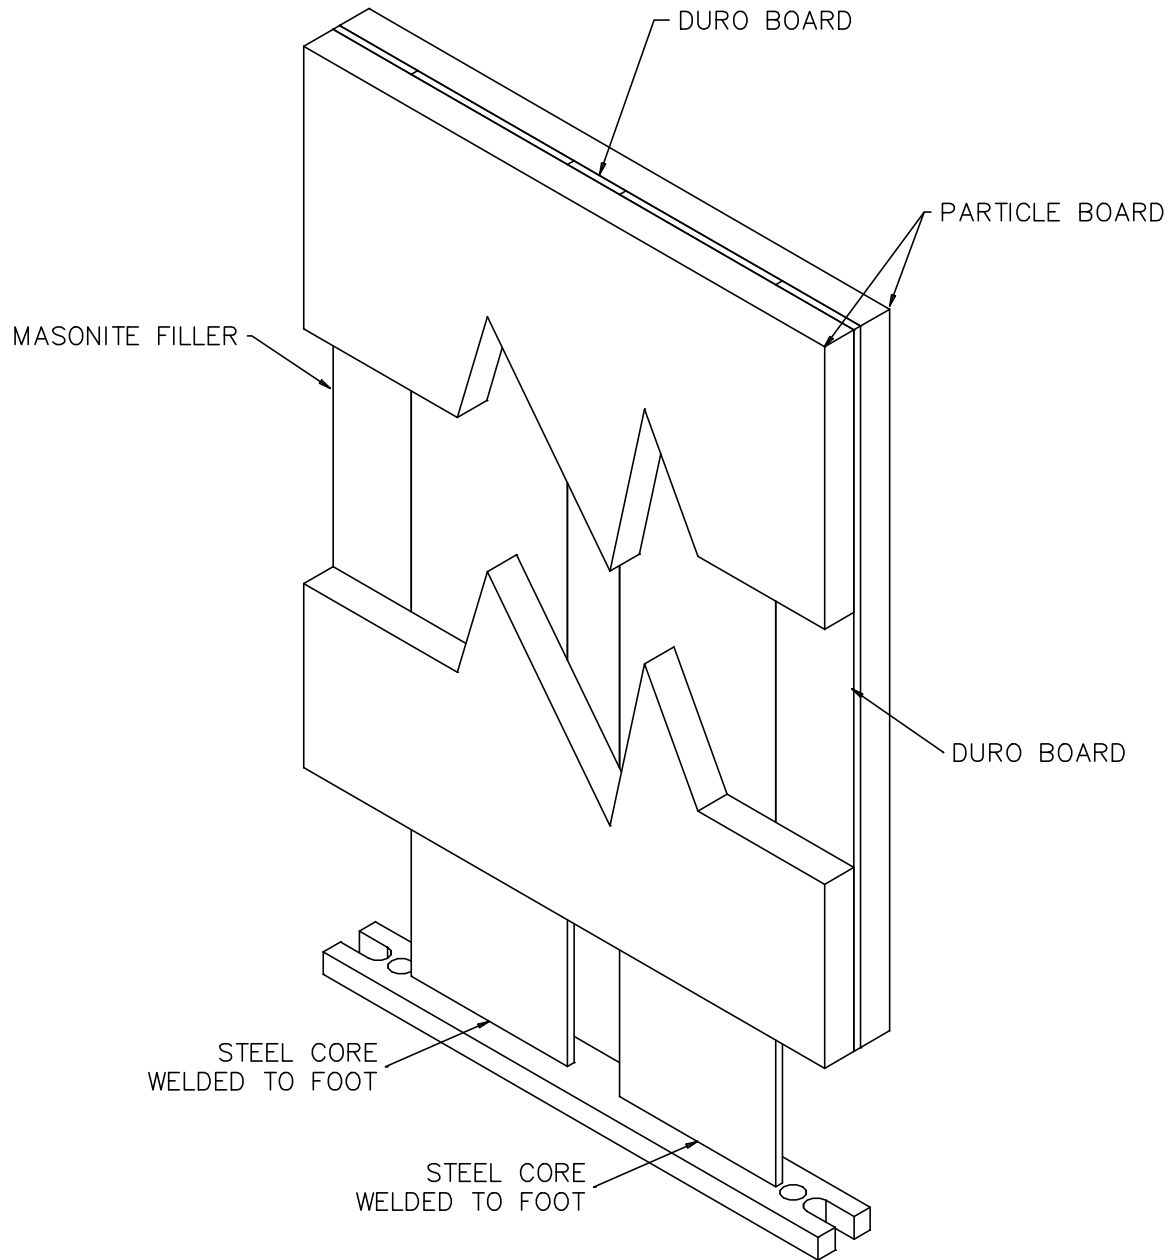

PLASTIC LAMINATE
STEEL CORE PILASTER DETAIL
5.5B

STEEL CORE SET UP IS THE SAME FOR
OVERHEAD BRACED, FLOOR MOUNTED,
CEILING HUNG & FLOOR TO CEILING

REV 12/13