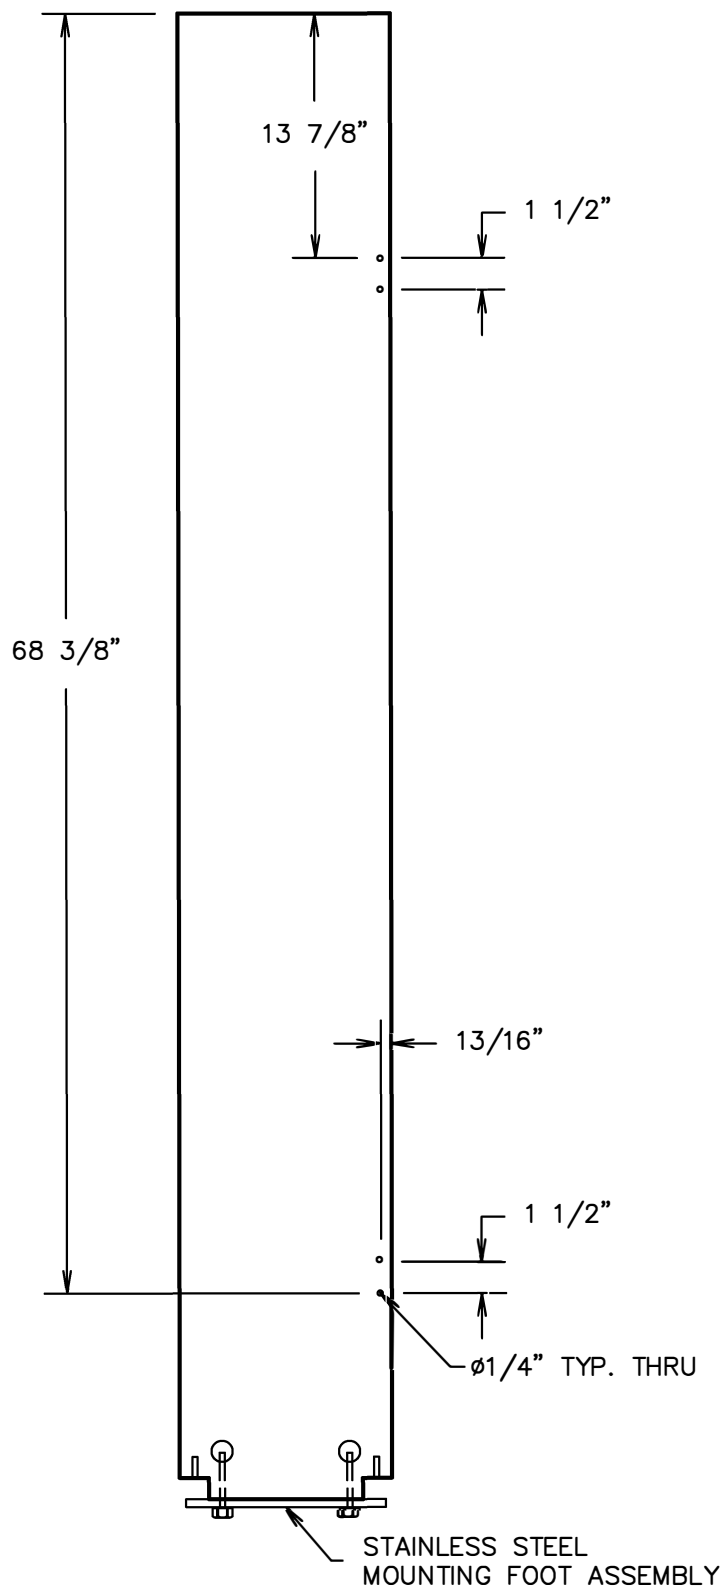

PLASTIC LAMINATE
OVERHEAD BRACED PILASTER
DRILLING DETAIL
5.5C

REV 12/04