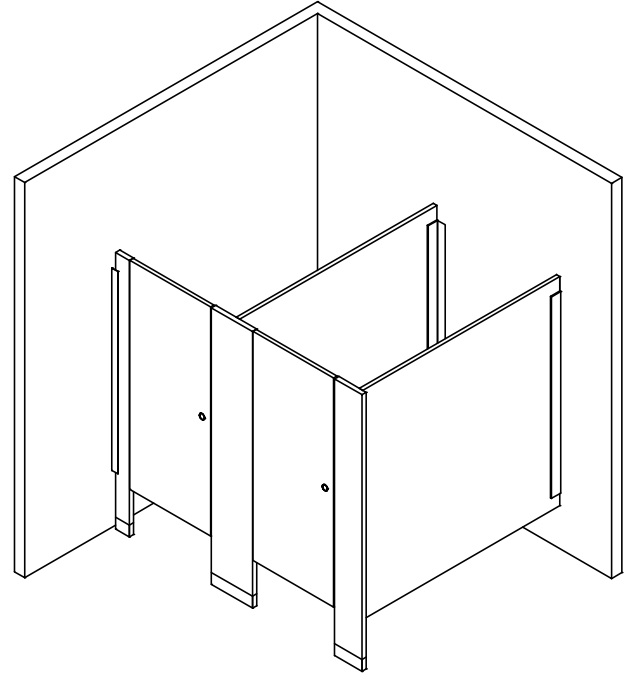

PLASTIC LAMINATE
FLOOR ANCHORED
5.7A

IC - 2
STANDARD
CONFIGURATION

FRONT & SIDE ELEVATION

⊠ BLOCKING IN WALL BY OTHERS

REV 12/13