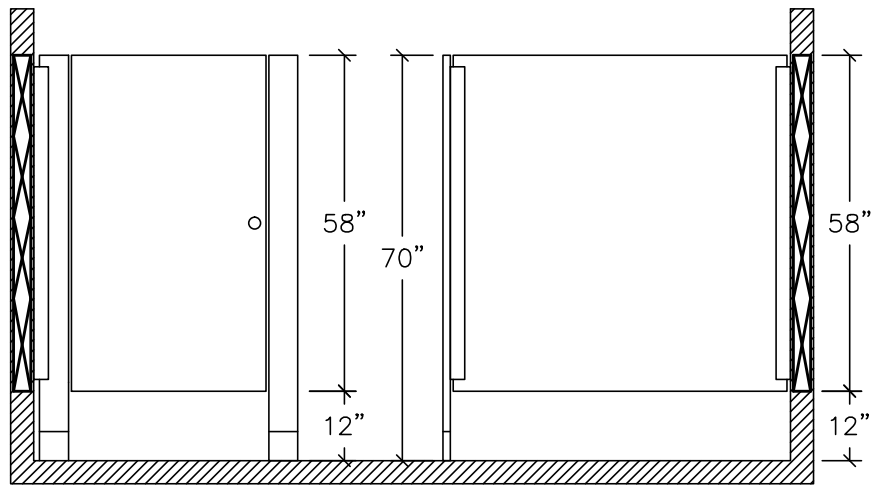

PLASTIC LAMINATE
FLOOR ANCHORED
5.7A

IC - 2
STANDARD
CONFIGURATION

FRONT & SIDE ELEVATION

⊠ BLOCKING IN WALL BY OTHERS

REV 12/13