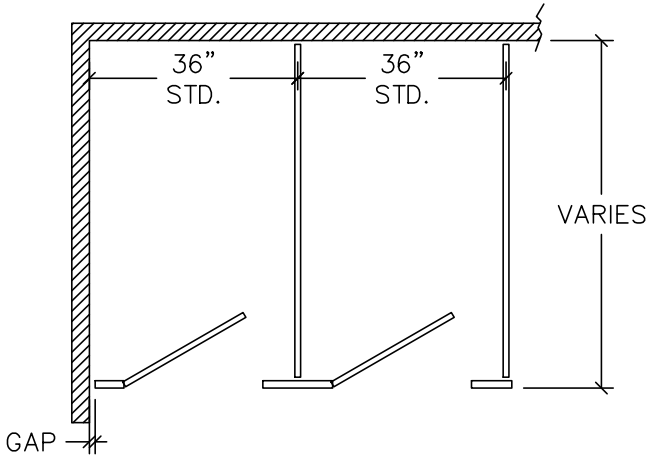

PLASTIC LAMINATE
FLOOR ANCHORED
5.7A

IC - 2
STANDARD
CONFIGURATION

FRONT & SIDE ELEVATION

⊠ BLOCKING IN WALL BY OTHERS

REV 12/13