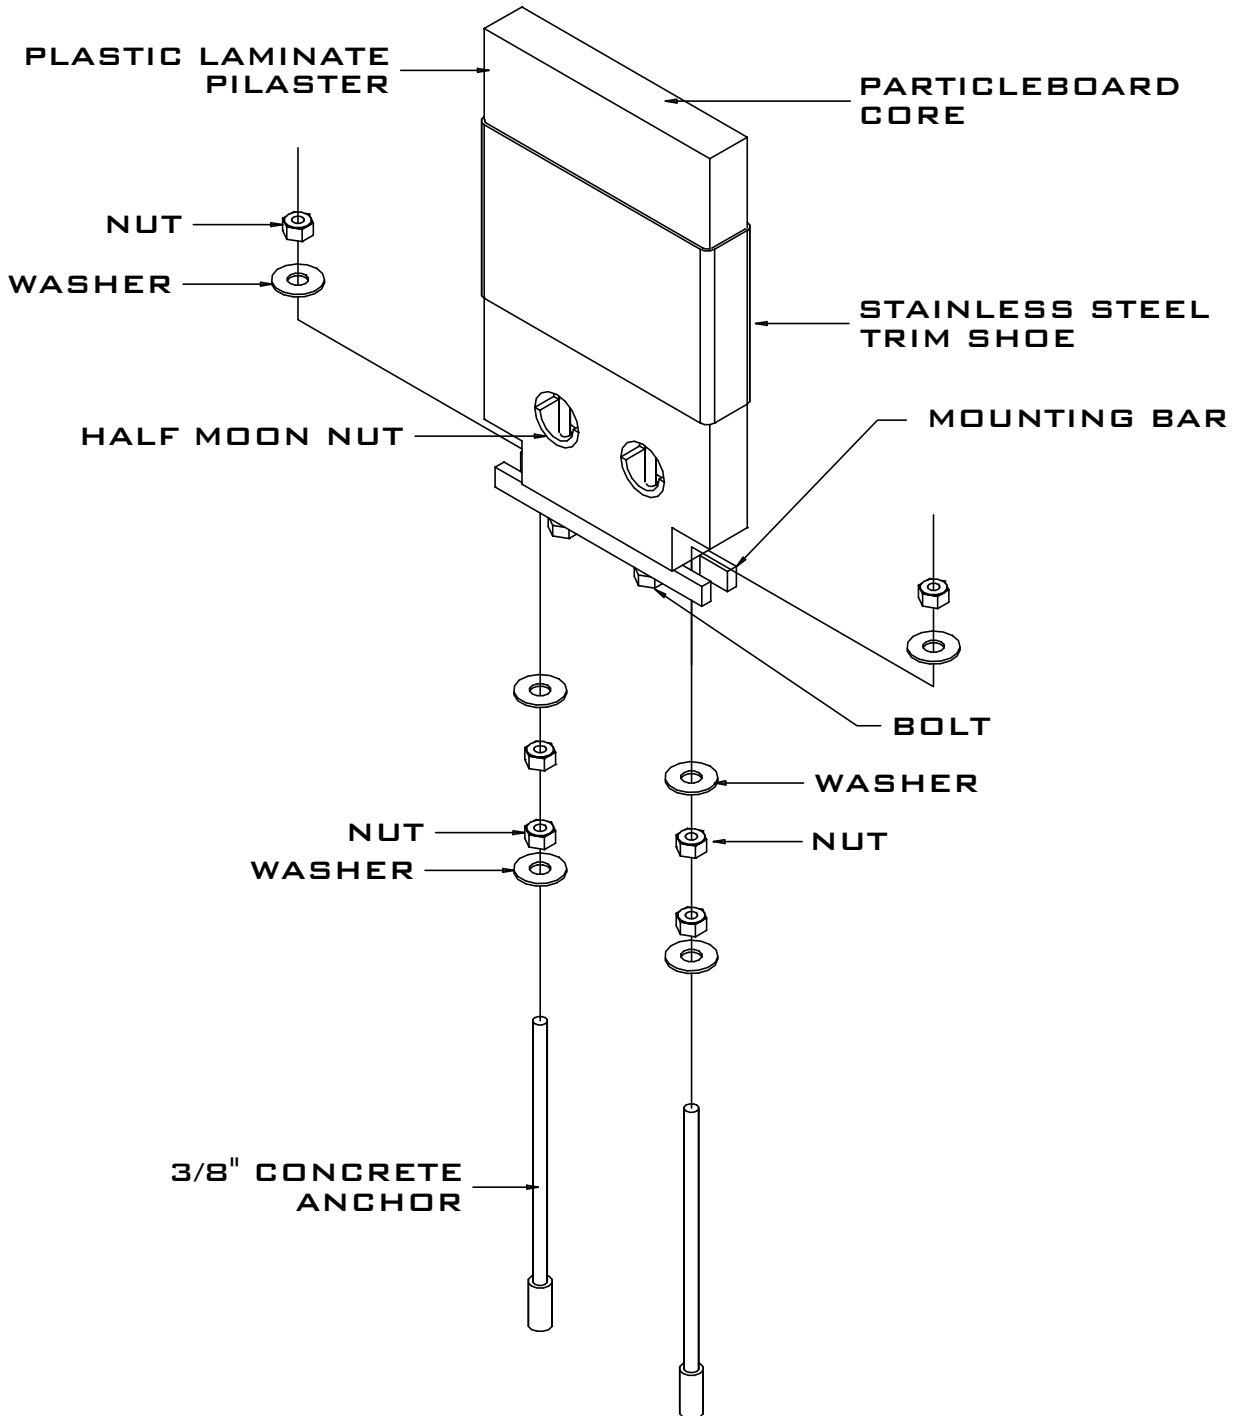

PLASTIC LAMINATE
FLOOR ANCHORED
PILASTER MOUNTING DETAIL
5.8

REV 12/13