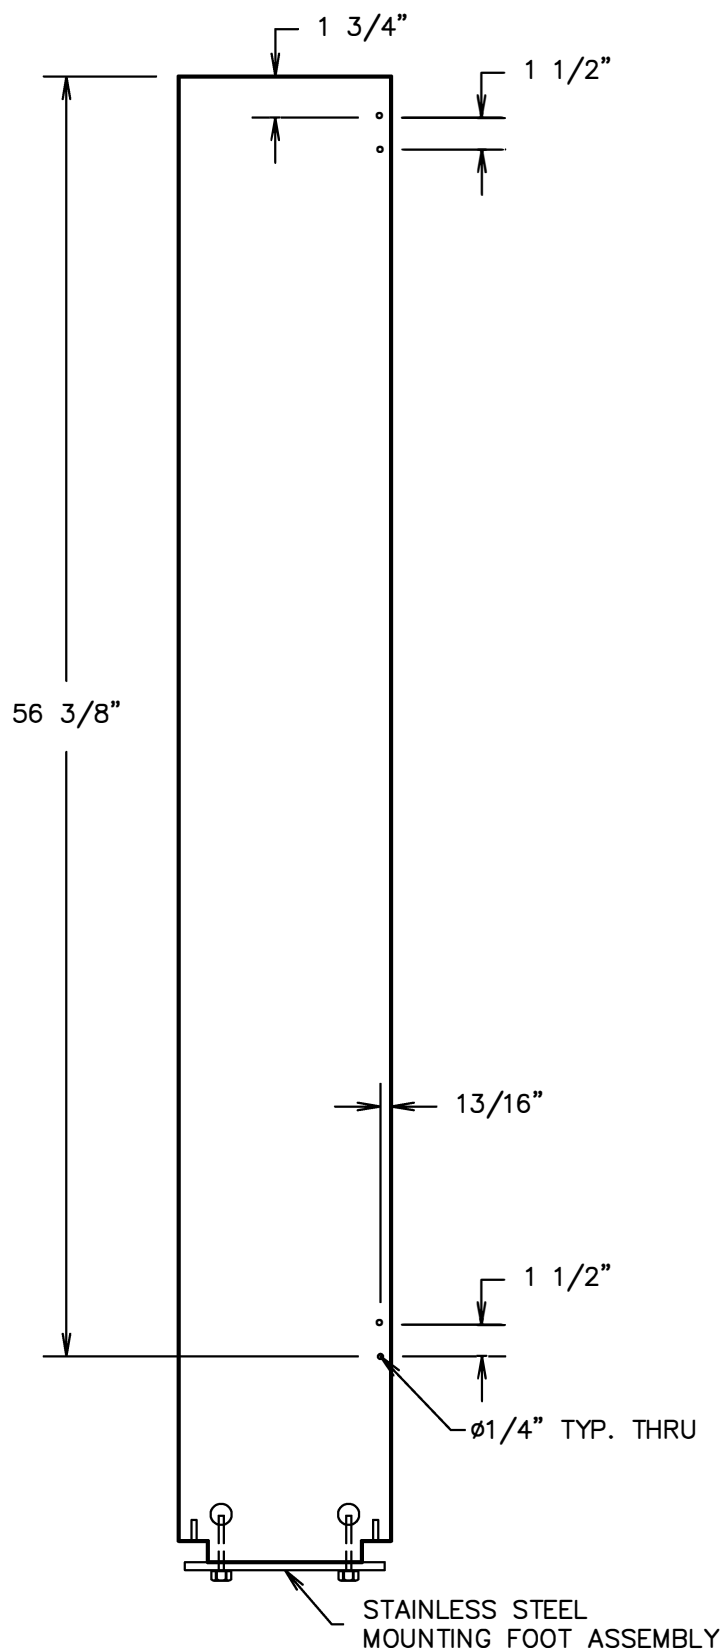

PLASTIC LAMINATE
FLOOR MOUNTED PILASTER
DRILLING DETAIL
5.8A

REV 12/04