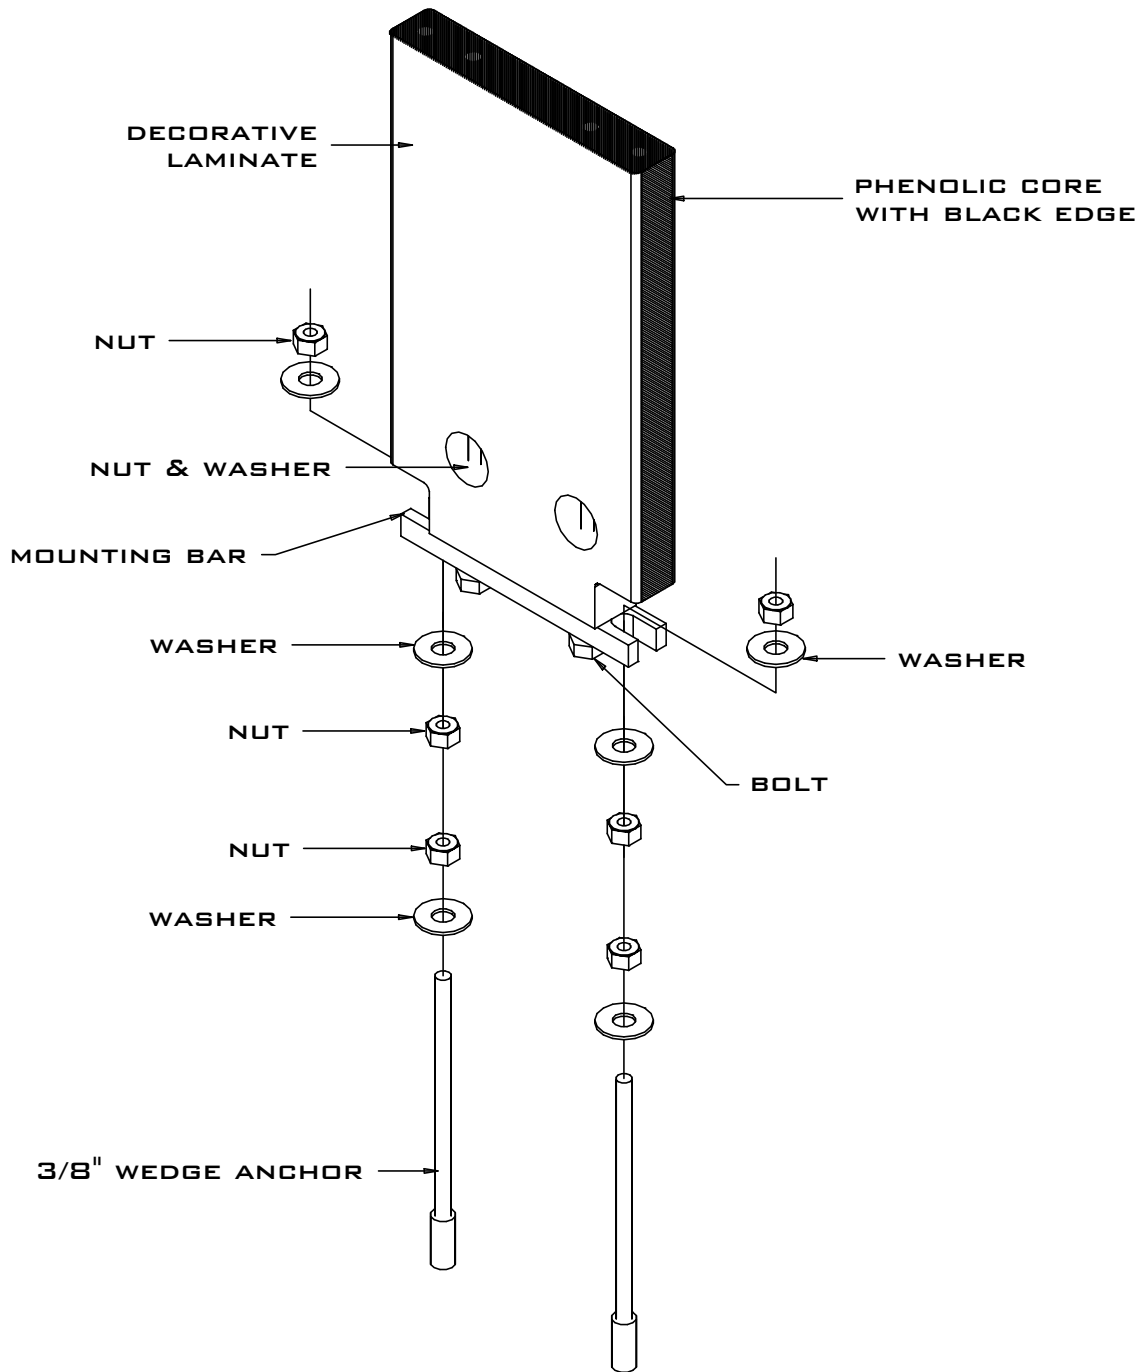

PHENOLIC
FLOOR ANCHORED
PILASTER MOUNTING DETAIL
6.8

REV 12/13