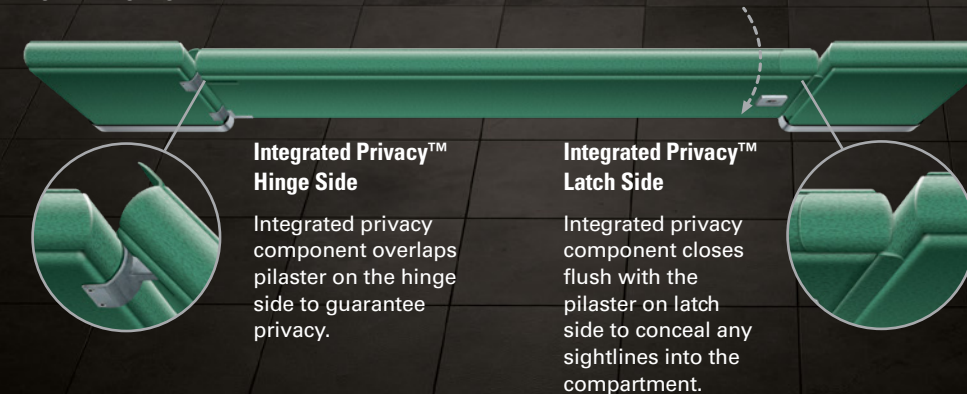

NOT SQUARE AND ONE WIDTH DOESN'T FIT ALL

Installing add-on privacy strips and getting them to be square is difficult, they also don't always fit over the gap you're trying to cover.

EXPENSIVE AND DIFFICULT TO INSTALL

Imagine installing add-on privacy strips one by one on a large project or having to close your restroom(s) so they can be installed. After hours installation isn't cheap either.

THE NEW STANDARD: PATENTED INTEGRATED PRIVACY™ SYSTEM

ASI's proprietary, Integrated Privacy™ metal partitions are engineered with built-in privacy and manufactured as one color matched unit, offering complete privacy without the need for any retrofitted components. Exactly what building occupants want and deserve.

HOW IT WORKS

Integrated Privacy™ (Hinge Side)

Integrated Privacy Partitions feature unique hinges that work with the integrated system.

Easy-Stall™ Shoe

Type 304 Stainless Steel Easy-Stall™ Shoe simplifies installation and leveling adjustments.