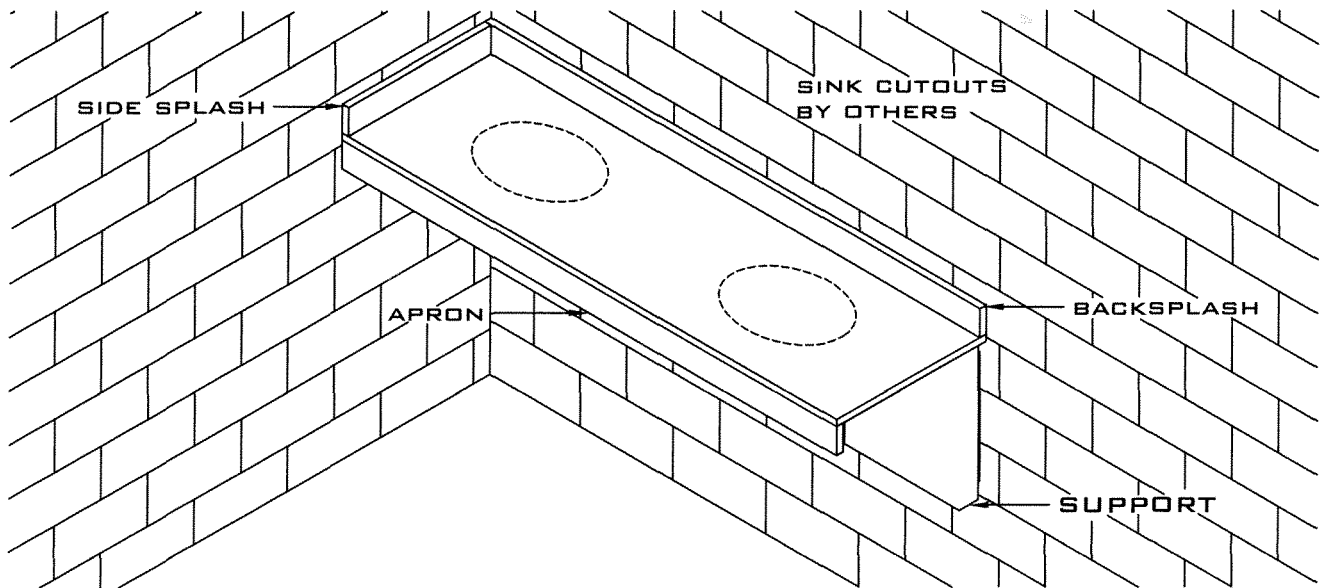

**DETAILS**

**PHENOLIC VANITIES 6.A1**

**VANITY TOP**

**VANITY TOP, BACK SPLASH, SIDE SPLASH AND APRON ARE ALL 3/4" THICK PHENOLIC WITH CHAMFER ON ONE EDGE**

REV 05/12

**PHENOLIC VANITIES NOT TO SCALE**