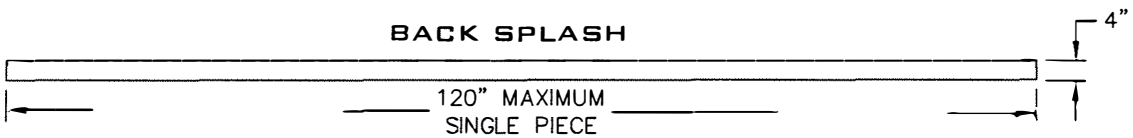

**DETAILS**

**PHENOLIC VANITIES 6.A1**

**VANITY TOP**

**VANITY TOP, BACK SPLASH, SIDE SPLASH AND APRON ARE ALL 3/4" THICK PHENOLIC WITH CHAMFER ON ONE EDGE**

REV 05/12

**PHENOLIC VANITIES NOT TO SCALE**