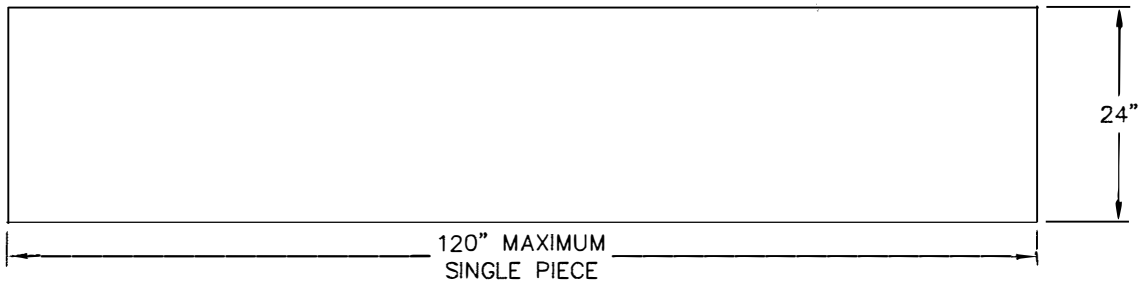

**DETAILS**

**PHENOLIC VANITIES 6.A1**

**VANITY TOP**

**VANITY TOP, BACK SPLASH, SIDE SPLASH AND APRON ARE ALL 3/4" THICK PHENOLIC WITH CHAMFER ON ONE EDGE**

REV 05/12

**PHENOLIC VANITIES NOT TO SCALE**