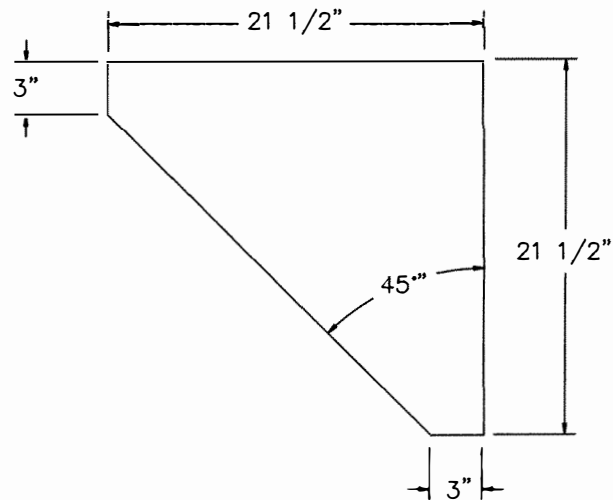

PHENOLIC VANITY SUPPORT
24" DEEP VANITY

ANNOIDIZED ALUMINUM
#4 FINISH

SUPPORTS ARE
3/4" THICK PHENOLIC. INTERMEDIATE SUPPORTS SHALL BE
EVENLY SPACED AT MAXIMUM OF 36"

REV 05/12